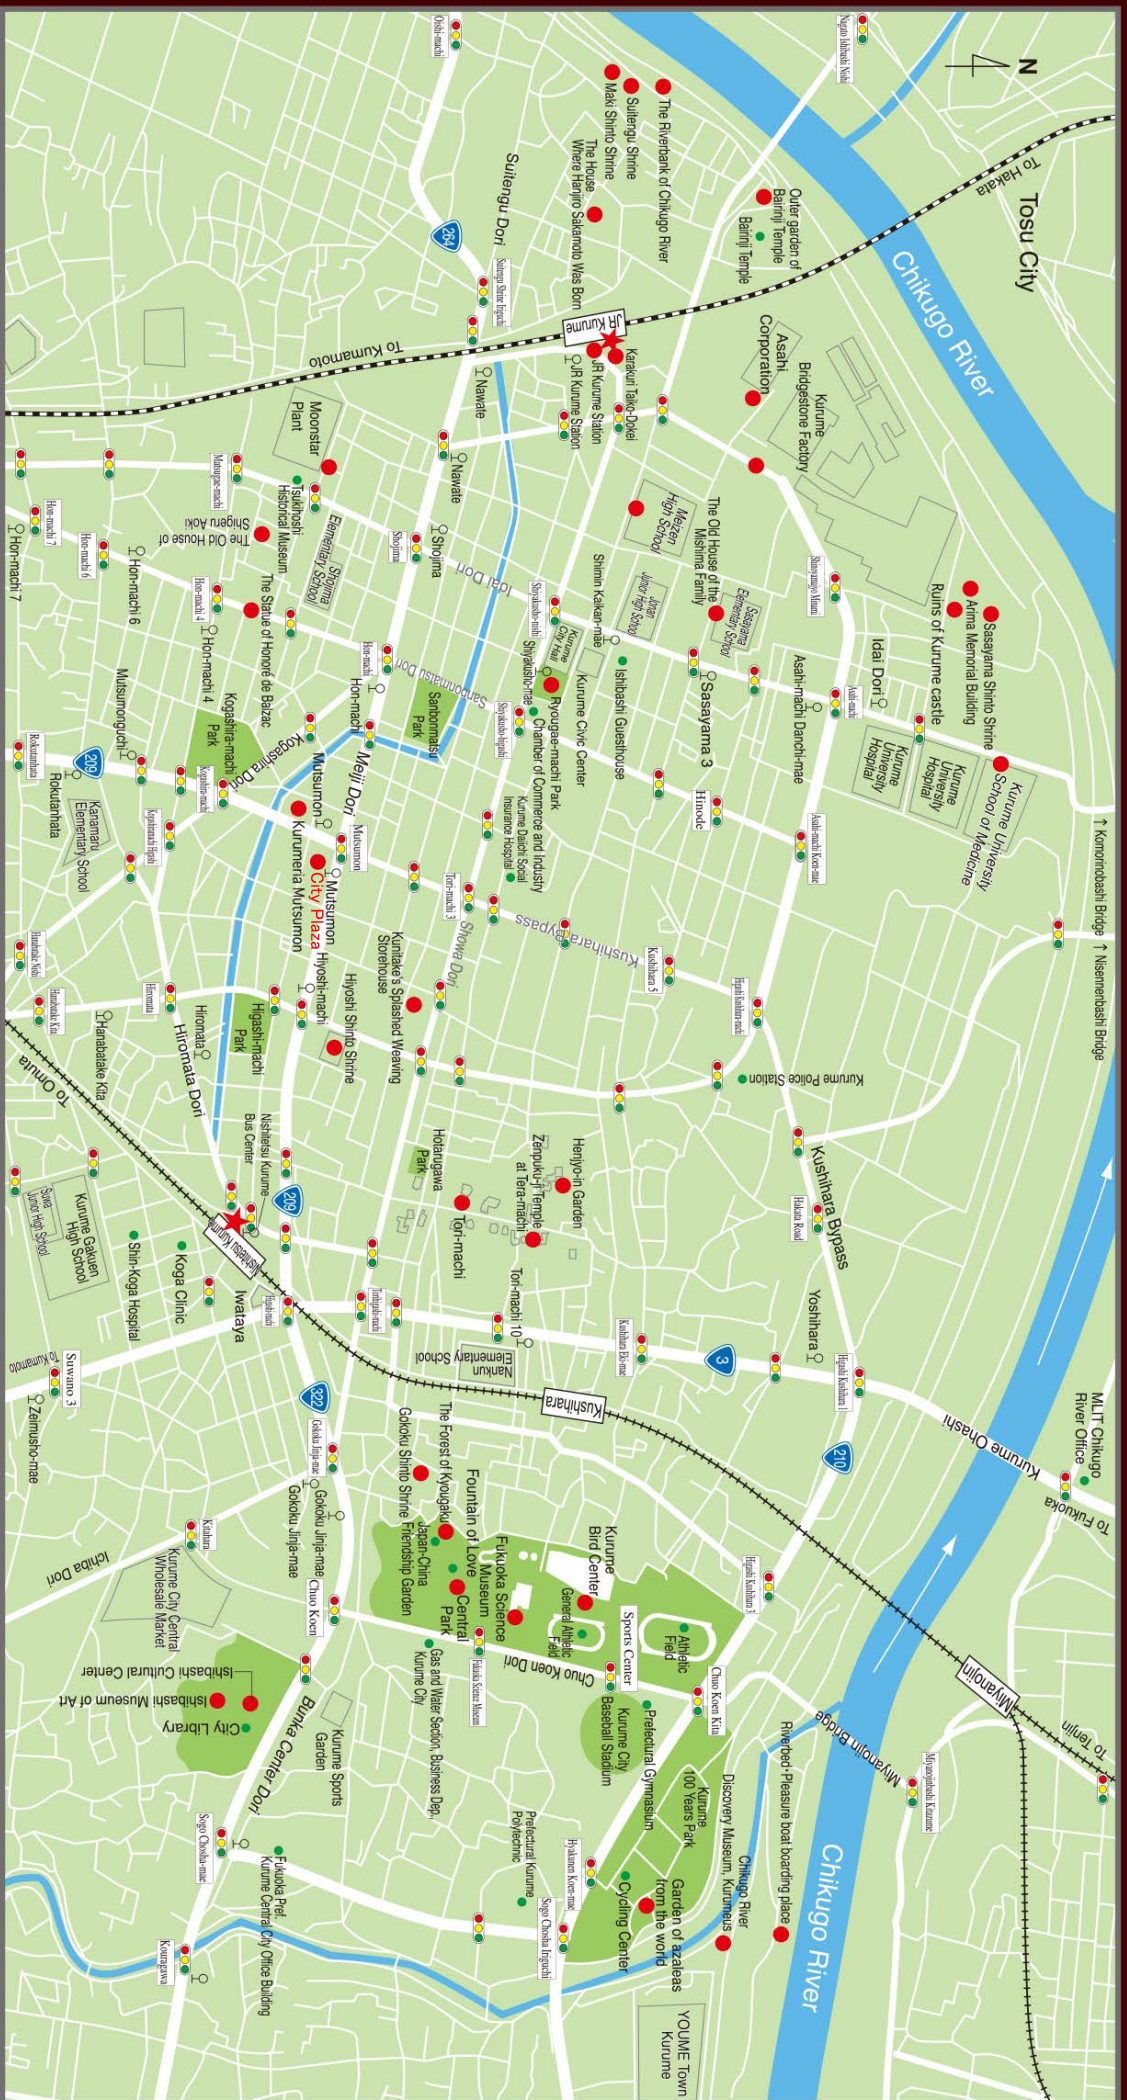

Central Area of Kurume

- ◆◇ Kurume City Tourist Information Center ◇◇
- ◆◇ Within the JR Kurume Station 0942-33-4422
- ◆◇ Within the Nishitetsu Kurume Station 0942-33-3338